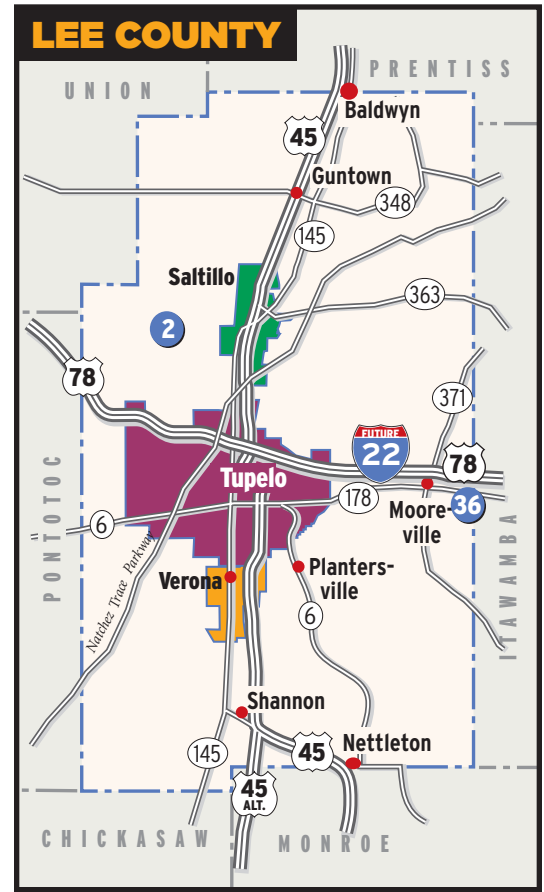

Tupelo

DETAILED PARTIAL CITY VIEW

39 Underwood Properties are located in various places around Tupelo. Call management for details.

AREA IN DETAIL, KEY

School

Hospital

1

2

D

E

F

G

H

I

USING THE MAPS

MAPS ARE TO SCALE

It's easy to find the location of the properties listed in this guide. Look down this list, find the property number and name, see which map it's on, and then pinpoint its location by using the letter/number coordinates. Properties are in alphabetical order. Unless noted in the "Where on Map" column as Map 2, Tupelo locations shown with a letter and number are on the large map on Page 6.

PROPERTY # & NAME	CITY OR COUNTY	WHERE ON MAP
1. Apple Tree	Tupelo	D-4
2. Birmingham Ridge	Lee County	
3. Briarwood	Tupelo	B-4
4. Cedarwood	Tupelo	B-1 and Map 2
5. Chateau Royale	Tupelo	D-4
6. Chesterville Gardens	Tupelo	Map 2
7. Cherry Hills	Saltillo	
8. Colonial	Tupelo	D-6
9. Corners	Tupelo	D-6
10. Courtyard Apartments	Tupelo	D-6
11. Davidson Rental	Tupelo Verona	B-1
12. Evergreen Square	Tupelo	E-4
13. Feemster Lake Apts.	Tupelo	Map 2
14. Glenkirk Apartments	Tupelo	D-4