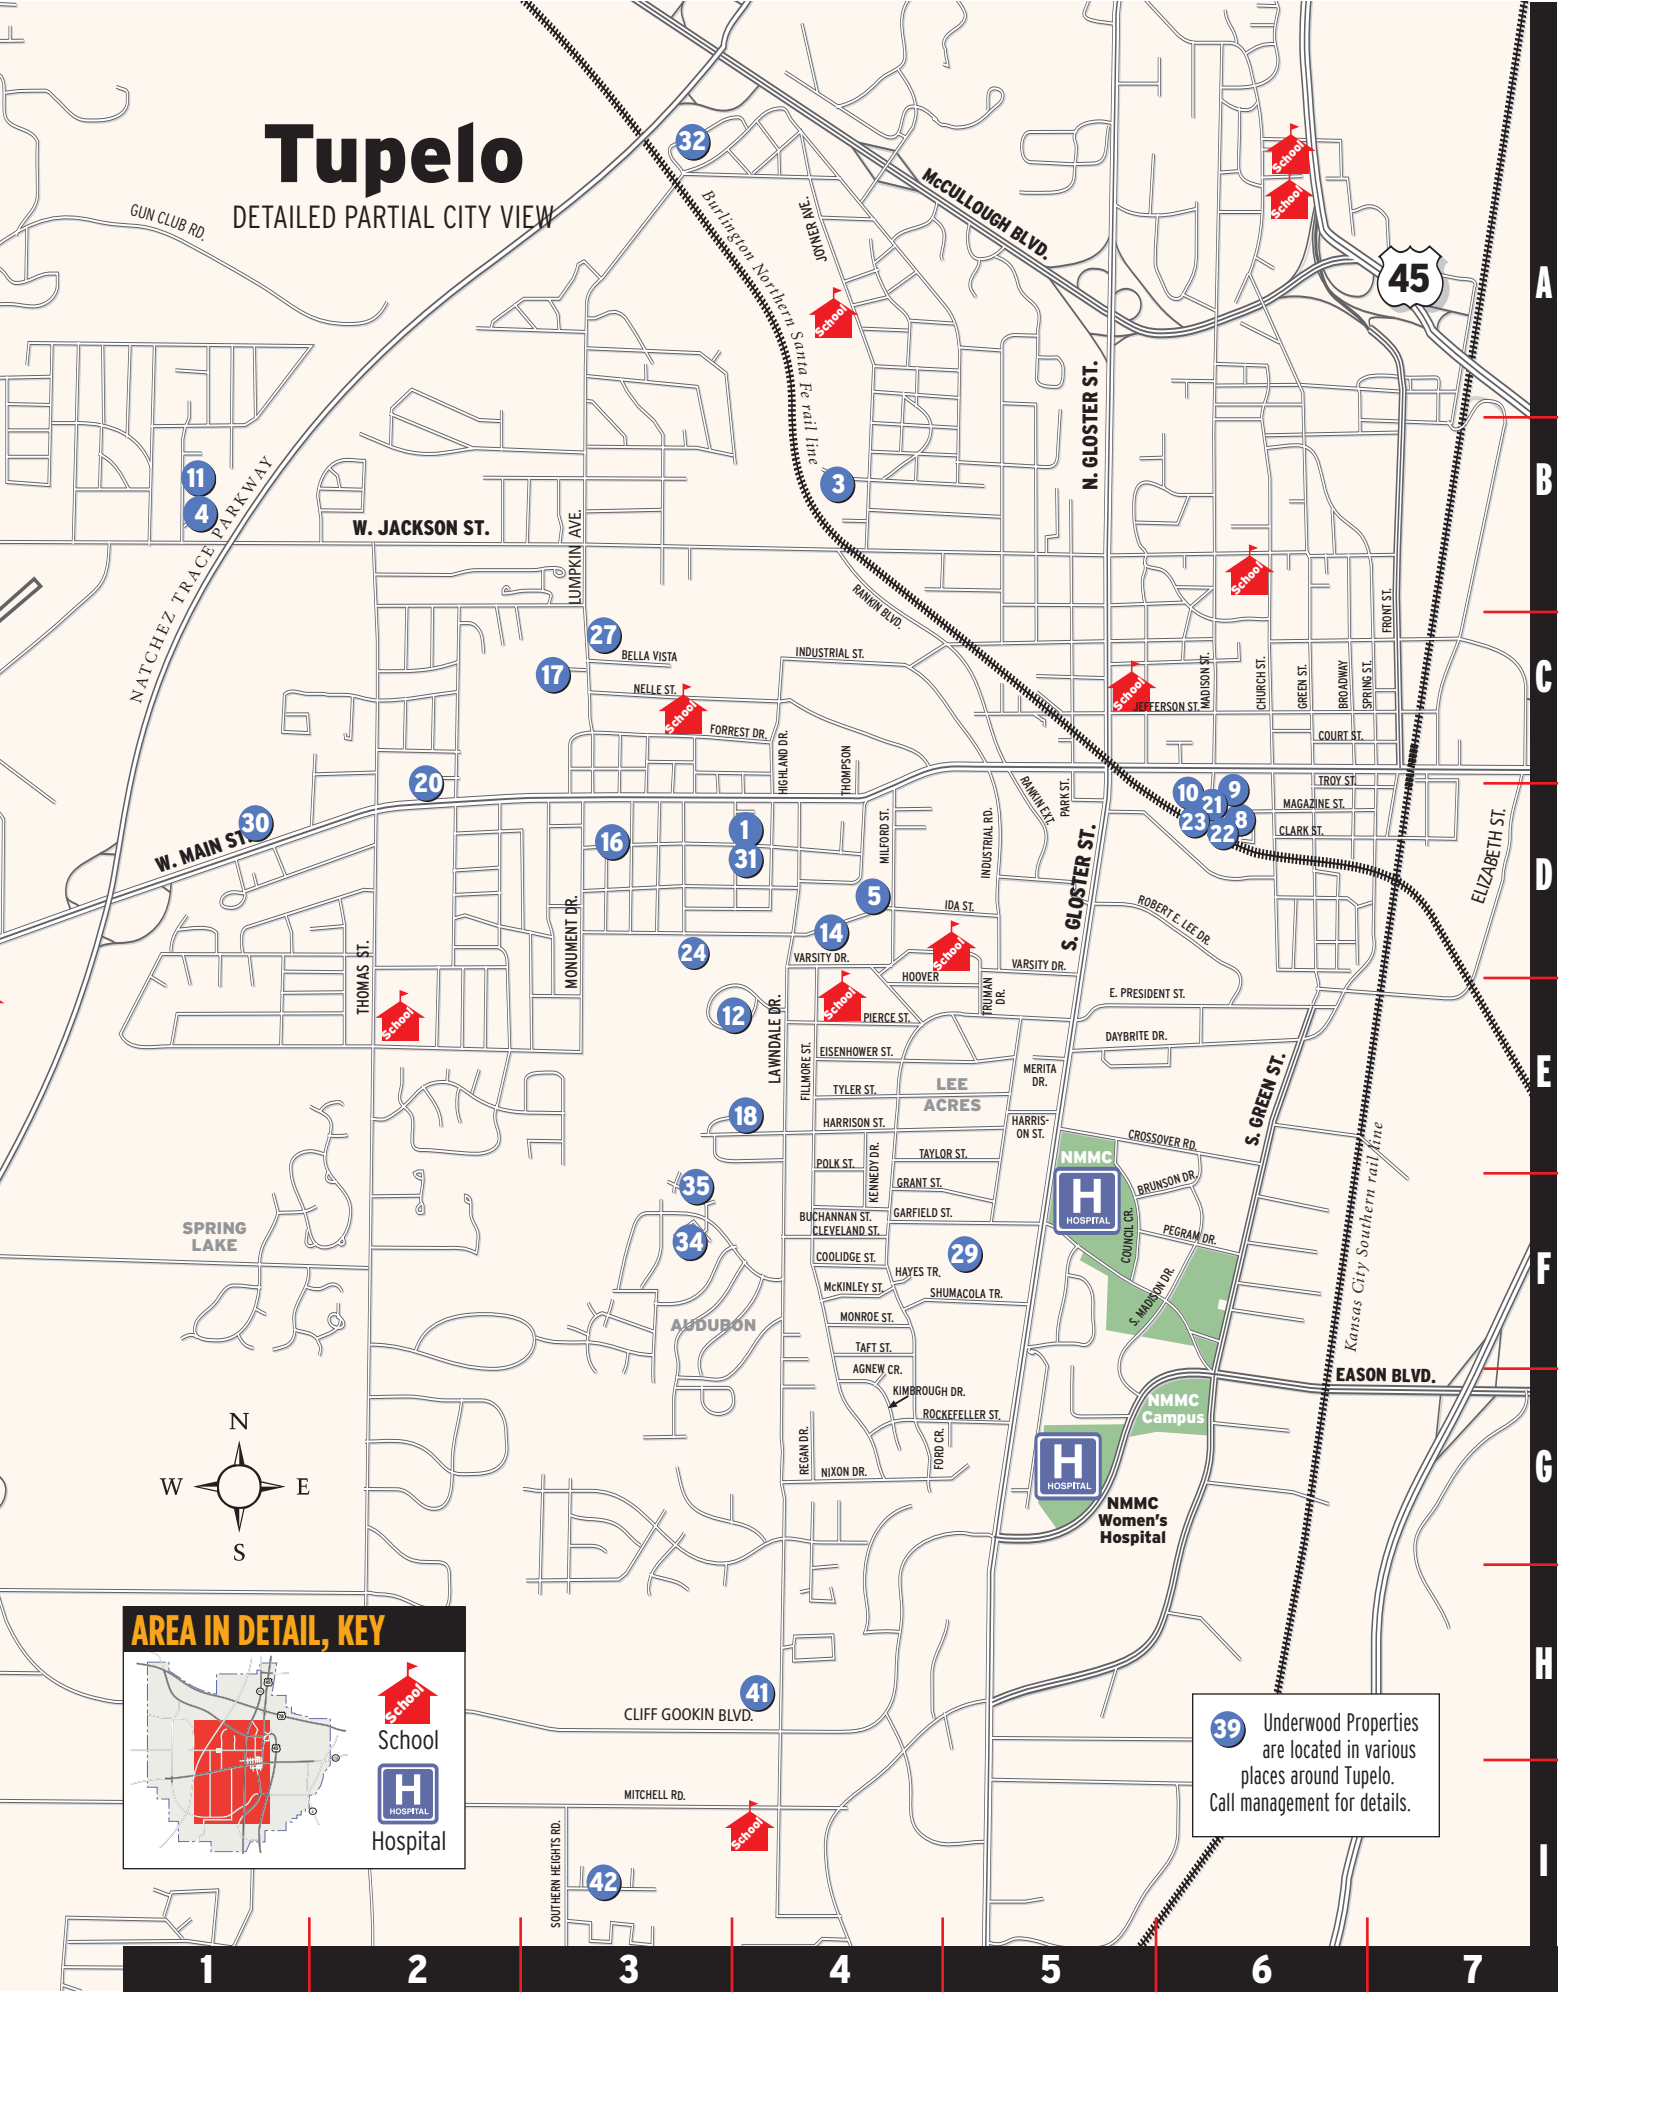

Tupelo

DETAILED PARTIAL CITY VIEW

39 Underwood Properties are located in various places around Tupelo. Call management for details.

AREA IN DETAIL, KEY

School

Hospital

1

2

It's easy to find the location of the properties listed in this guide. Look down this list, find the property number and name, see which map it's on, and then pinpoint its location by using the letter/number coordinates. Properties are in alphabetical order. Unless noted in the "Where on Map" column as Map 2, Tupelo locations shown with a letter and number are on the large map on Page 6.

PROPERTY # & NAME	CITY OR COUNTY	WHERE ON MAP
1. Apple Tree	Tupelo	D-4
2. Birmingham Ridge	Lee County	
3. Briarwood	Tupelo	B-4
4. Cedarwood	Tupelo	B-1 and Map 2
5. Chateau Royale	Tupelo	D-4
6. Chesterville Gardens	Tupelo	Map 2
7. Cherry Hills	Saltillo	
8. Colonial	Tupelo	D-6
9. Corners	Tupelo	D-6
10. Courtyard Apartments	Tupelo	D-6
11. Davidson Rental	Tupelo Verona	B-1
12. Evergreen Square	Tupelo	E-4
13. Feemster Lake Apts.	Tupelo	Map 2
14. Glenkirk Apartments	Tupelo	D-4

15. Hamilton Court	Saltillo	
16. Harrisburg Landing	Tupelo	D-3
17. Hedgerow	Tupelo	C-3
18. Hidden Valley	Tupelo	E-4
19. The Landing	Tupelo	Map 2
20. Magnolia Place	Tupelo	C-2
21. Madison Arms	Tupelo	D-6
22. Madison Gardens	Tupelo	D-6
23. Madison Village	Tupelo	D-6
24. Meadow Creek	Tupelo	D-4
25. The Meadows	Plantersville	
26. Mt. Vernon	Tupelo	Map 2
27. Oak Creek Apartments	Tupelo	C-3
28. The Oaks	Tupelo	Map 2
29. One D'ville Place	Tupelo	F-5
30. Parkway Terrace	Tupelo	D-1
31. Peach Tree Townhomes	Tupelo	D-4
32. Shands Drive Duplexes	Tupelo	A-3
33. The Springs	Tupelo	Map 2
34. Stonegate-TRI	Tupelo	F-3
35. Stonegate-Pitts Realtors	Tupelo	F-3
36. Timberland	Lee County	
37. Trace Ridge	Tupelo	Map 2
38. Tupelo Trace Apartments	Tupelo	Map 2
39. Underwood Properties	Tupelo	H-6
40. WestRidge Gardens	Tupelo	Map 2
41. Winwood	Tupelo	H-4
42. The Woods Duplexes	Tupelo	I-3