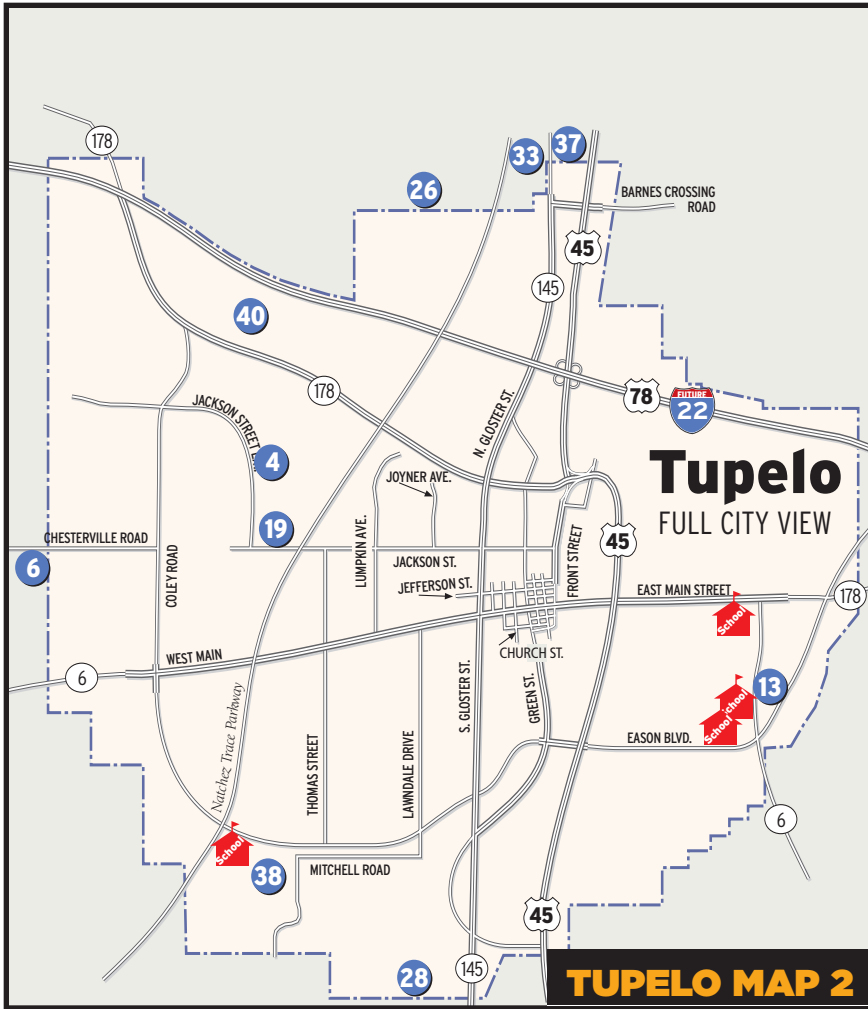

Tupelo

DETAILED PARTIAL CITY VIEW

39 Underwood Properties are located in various places around Tupelo. Call management for details.

AREA IN DETAIL, KEY

School

Hospital

1

2

D

E

F

G

H

I

USING THE MAPS

MAPS ARE TO SCALE

It's easy to find the location of the properties listed in this guide. Look down this list, find the property number and name, see which map it's on, and then pinpoint its location by using the letter/number coordinates. Properties are in alphabetical order. Unless noted in the "Where on Map" column as Map 2, Tupelo locations shown with a letter and number are on the large map on Page 6.

PROPERTY # & NAME	CITY OR COUNTY	WHERE ON MAP
1. Apple Tree	Tupelo	D-4
2. Birmingham Ridge	Lee County	
3. Briarwood	Tupelo	B-4
4. Cedarwood	Tupelo	B-1 and Map 2
5. Chateau Royale	Tupelo	D-4
6. Chesterville Gardens	Tupelo	Map 2
7. Cherry Hills	Saltillo	
8. Colonial	Tupelo	D-6
9. Corners	Tupelo	D-6
10. Courtyard Apartments	Tupelo	D-6
11. Davidson Rental	Tupelo Verona	B-1
12. Evergreen Square	Tupelo	E-4
13. Feemster Lake Apts.	Tupelo	Map 2
14. Glenkirk Apartments	Tupelo	D-4